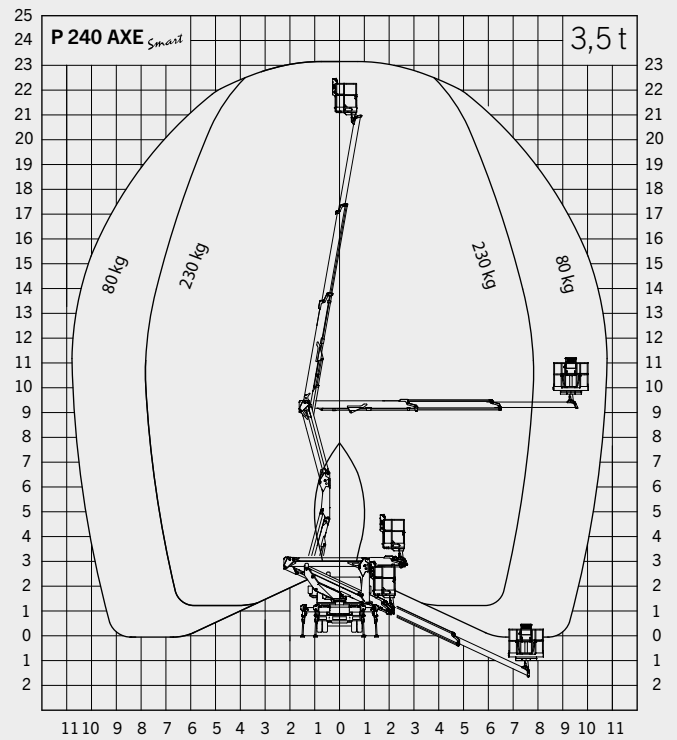

P 240 AXE *Smart*

PALFINGER

LIFETIME EXCELLENCE

THE BEST SOLUTION FOR EFFICIENT OPERATIONS IN TERMS OF PERFORMANCE, SIZE AND RELIABILITY

P 240 AXE *Smart*

WORKING DIAGRAMS

DIMENSIONS