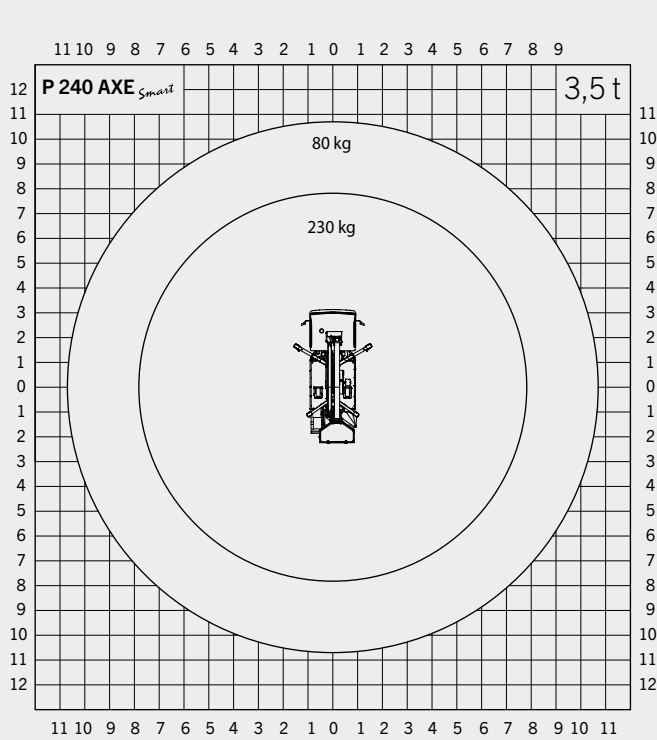

P 240 AXE *Smart*

PALFINGER

LIFETIME EXCELLENCE

THE BEST SOLUTION FOR EFFICIENT OPERATIONS IN TERMS OF PERFORMANCE, SIZE AND RELIABILITY

P 240 AXE *Smart*

WORKING DIAGRAMS

DIMENSIONS